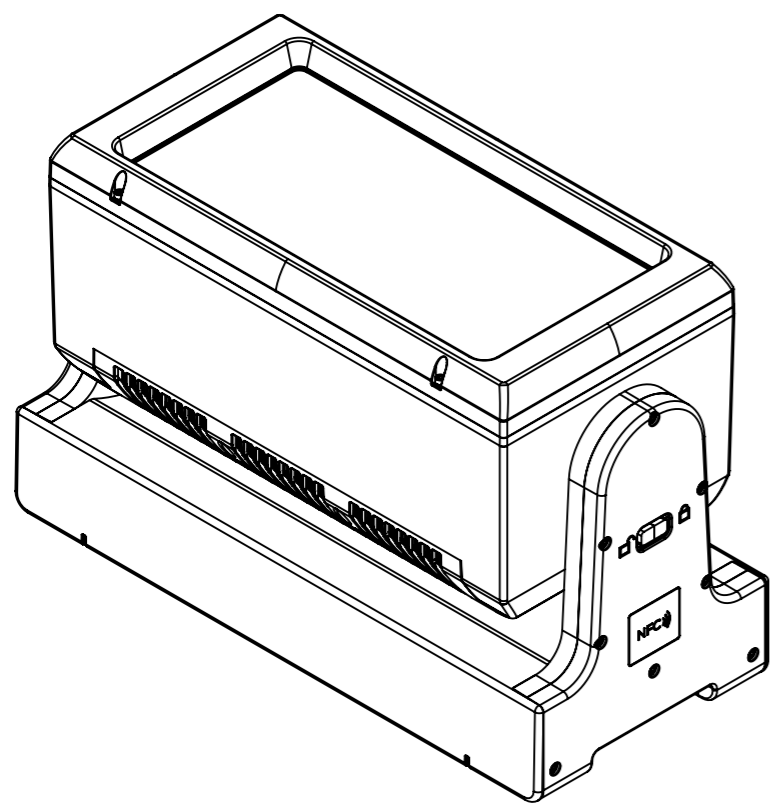

# Specification

<b>Optical Data</b>	Lightsource	18 X High Output RGBL LEDs 18 x 60W RGBL LEDs
	Zoom range	3° to 55°
<b>Photometric</b>	Average RF / TM-30-15 (CTC)	82
	Color temperature range	2000K - 10000K
	Efficacy	15.8 lm/W*
	Light output - all on	21000 lm*
	Lux @ 5m	92000 lux
	Max. CRI @ 5600K	76.5
<b>Physical</b>	Color options	Black - RAL 9004
	IK rating	IK06
	IP class	IP65
	Lens material	PMMA
	Material	Aluminium Plastic Stainless steel Tempered Glass
	Net dimensions L x H x W (imperial)	19.3 x 12.2 x 8.6 inches
	Net dimensions L x H x W (metric)	491 x 310 x 218 mm
	Net weight	21.7 kg (47.8 lbs)
<b>Electrical</b>	Input voltage (nominal)	100 - 240 VAC; 50 / 60 Hz
	Max power consumption	1300 W
	Max power thru @ 230 V	5.18 A
	Power factor	0.967 PF (230 V)
	Standby power consumption	48 W
<b>Thermal</b>	Cooling	Active, Forced Air, Temperature-regulated
	Temperature range, start-up	-20°C to 45°C
	Temperature range, storage	-20°C to 45°C
	Total heat dissipation, max power	4435.6 BTU per hour
	Total heat dissipation, standby	163.8 BTU per hour
<b>Included items</b>	Included items	2 Omega bracket with quarter-turn fasteners