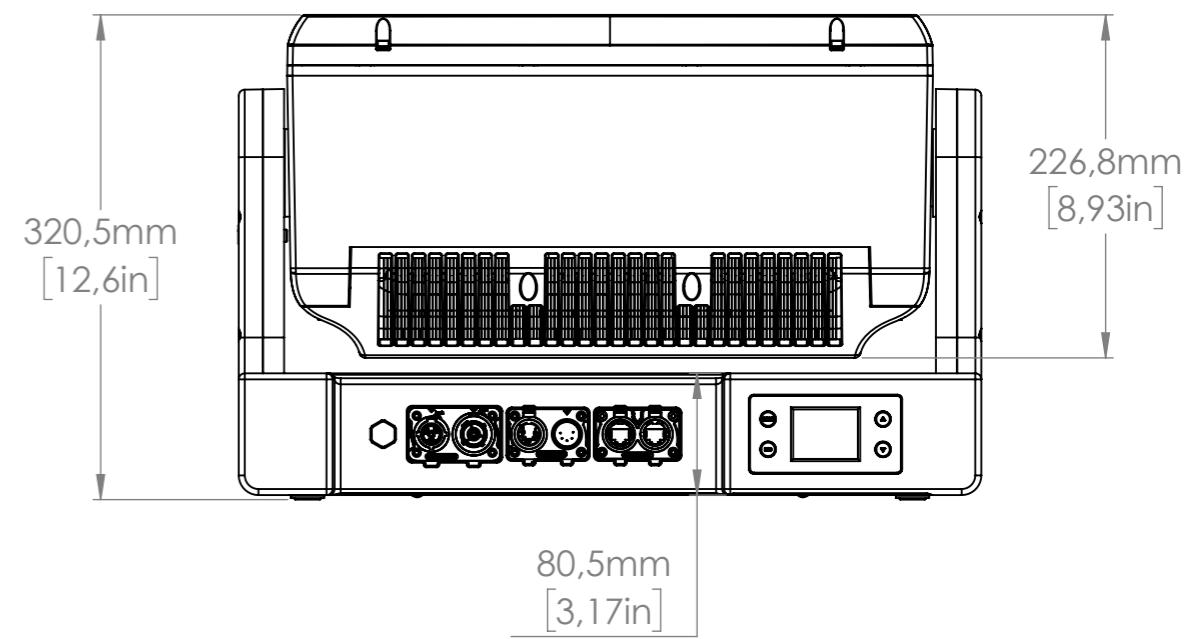

# Specification

<b>Optical Data</b>	Lightsource	18 X High Output RGBL LEDs 18 x 60W RGBL LEDs
	Zoom range	3° to 55°
<b>Photometric</b>	Average RF / TM-30-15 (CTC)	82
	Color temperature range	2000K - 10000K
	Efficacy	15.8 lm/W*
	Light output - all on	21000 lm*
	Lux @ 5m	92000 lux
	Max. CRI @ 5600K	76.5
<b>Physical</b>	Color options	Black - RAL 9004
	IK rating	IK06
	IP class	IP65
	Lens material	PMMA
	Material	Aluminium Plastic Stainless steel Tempered Glass
	Net dimensions L x H x W (imperial)	19.3 x 12.2 x 8.6 inches
	Net dimensions L x H x W (metric)	491 x 310 x 218 mm
	Net weight	21.7 kg (47.8 lbs)
<b>Electrical</b>	Input voltage (nominal)	100 - 240 VAC; 50 / 60 Hz
	Max power consumption	1300 W
	Max power thru @ 230 V	5.18 A
	Power factor	0.967 PF (230 V)
	Standby power consumption	48 W
<b>Thermal</b>	Cooling	Active, Forced Air, Temperature-regulated
	Temperature range, start-up	-20°C to 45°C
	Temperature range, storage	-20°C to 45°C
	Total heat dissipation, max power	4435.6 BTU per hour
	Total heat dissipation, standby	163.8 BTU per hour
<b>Included items</b>	Included items	2 Omega bracket with quarter-turn fasteners