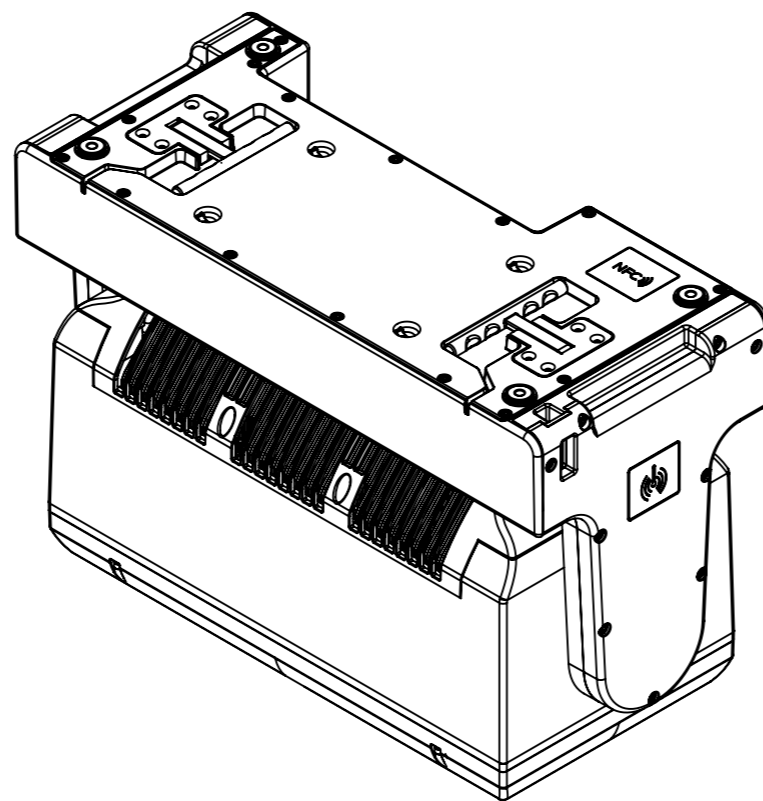

# Specification

<b>Optical Data</b>	Lightsource	18 X High Output RGBL LEDs 18 x 60W RGBL LEDs
	Zoom range	3° to 55°
<b>Photometric</b>	Average RF / TM-30-15 (CTC)	82
	Color temperature range	2000K - 10000K
	Efficacy	15.8 lm/W*
	Light output - all on	21000 lm*
	Lux @ 5m	92000 lux
	Max. CRI @ 5600K	76.5
<b>Physical</b>	Color options	Black - RAL 9004
	IK rating	IK06
	IP class	IP65
	Lens material	PMMA
	Material	Aluminium Plastic Stainless steel Tempered Glass
	Net dimensions L x H x W (imperial)	19.3 x 12.2 x 8.6 inches
	Net dimensions L x H x W (metric)	491 x 310 x 218 mm
	Net weight	21.7 kg (47.8 lbs)
<b>Electrical</b>	Input voltage (nominal)	100 - 240 VAC; 50 / 60 Hz
	Max power consumption	1300 W
	Max power thru @ 230 V	5.18 A
	Power factor	0.967 PF (230 V)
	Standby power consumption	48 W
<b>Thermal</b>	Cooling	Active, Forced Air, Temperature-regulated
	Temperature range, start-up	-20°C to 45°C
	Temperature range, storage	-20°C to 45°C
	Total heat dissipation, max power	4435.6 BTU per hour
	Total heat dissipation, standby	163.8 BTU per hour
<b>Included items</b>	Included items	2 Omega bracket with quarter-turn fasteners