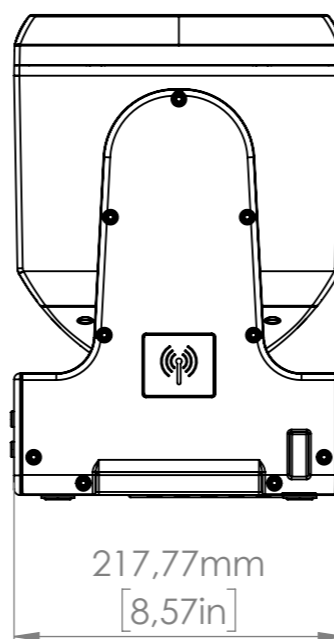

# Specification

<b>Optical Data</b>	Lightsource	18 X High Output RGBL LEDs 18 x 60W RGBL LEDs
	Zoom range	3° to 55°
<b>Photometric</b>	Average RF / TM-30-15 (CTC)	82
	Color temperature range	2000K - 10000K
	Efficacy	15.8 lm/W*
	Light output - all on	21000 lm*
	Lux @ 5m	92000 lux
	Max. CRI @ 5600K	76.5
<b>Physical</b>	Color options	Black - RAL 9004
	IK rating	IK06
	IP class	IP65
	Lens material	PMMA
	Material	Aluminium Plastic Stainless steel Tempered Glass
	Net dimensions L x H x W (imperial)	19.3 x 12.2 x 8.6 inches
	Net dimensions L x H x W (metric)	491 x 310 x 218 mm
	Net weight	21.7 kg (47.8 lbs)
<b>Electrical</b>	Input voltage (nominal)	100 - 240 VAC; 50 / 60 Hz
	Max power consumption	1300 W
	Max power thru @ 230 V	5.18 A
	Power factor	0.967 PF (230 V)
	Standby power consumption	48 W
<b>Thermal</b>	Cooling	Active, Forced Air, Temperature-regulated
	Temperature range, start-up	-20°C to 45°C
	Temperature range, storage	-20°C to 45°C
	Total heat dissipation, max power	4435.6 BTU per hour
	Total heat dissipation, standby	163.8 BTU per hour
<b>Included items</b>	Included items	2 Omega bracket with quarter-turn fasteners