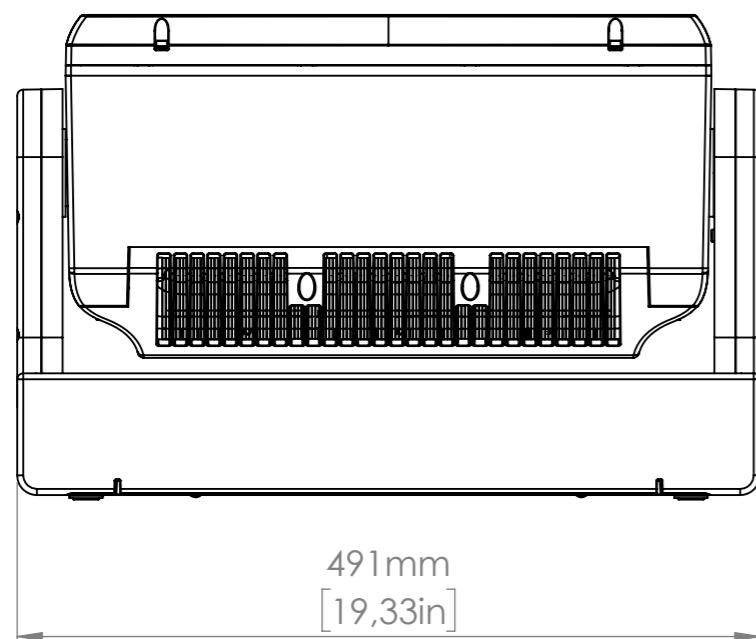

# Specification

<b>Optical Data</b>	Lightsource	18 X High Output RGBL LEDs 18 x 60W RGBL LEDs
	Zoom range	3° to 55°
<b>Photometric</b>	Average RF / TM-30-15 (CTC)	82
	Color temperature range	2000K - 10000K
	Efficacy	15.8 lm/W*
	Light output - all on	21000 lm*
	Lux @ 5m	92000 lux
	Max. CRI @ 5600K	76.5
<b>Physical</b>	Color options	Black - RAL 9004
	IK rating	IK06
	IP class	IP65
	Lens material	PMMA
	Material	Aluminium Plastic Stainless steel Tempered Glass
	Net dimensions L x H x W (imperial)	19.3 x 12.2 x 8.6 inches
	Net dimensions L x H x W (metric)	491 x 310 x 218 mm
	Net weight	21.7 kg (47.8 lbs)
<b>Electrical</b>	Input voltage (nominal)	100 - 240 VAC; 50 / 60 Hz
	Max power consumption	1300 W
	Max power thru @ 230 V	5.18 A
	Power factor	0.967 PF (230 V)
	Standby power consumption	48 W
<b>Thermal</b>	Cooling	Active, Forced Air, Temperature-regulated
	Temperature range, start-up	-20°C to 45°C
	Temperature range, storage	-20°C to 45°C
	Total heat dissipation, max power	4435.6 BTU per hour
	Total heat dissipation, standby	163.8 BTU per hour
<b>Included items</b>	Included items	2 Omega bracket with quarter-turn fasteners