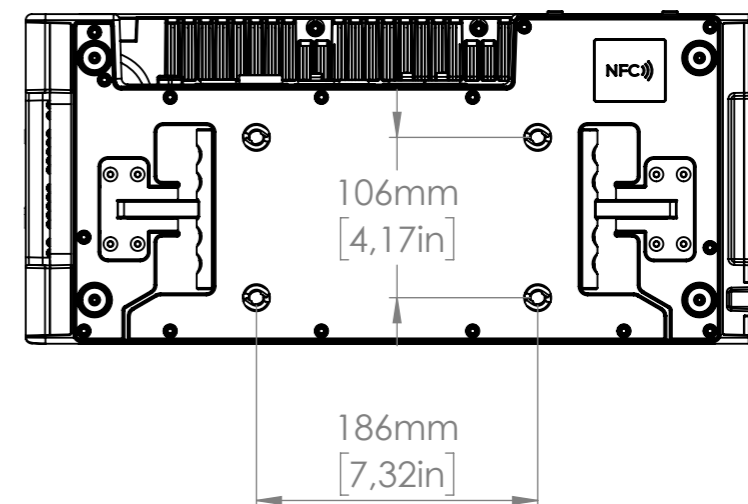

# Specification

<b>Optical Data</b>	Lightsource	18 X High Output RGBL LEDs 18 x 60W RGBL LEDs
	Zoom range	3° to 55°
<b>Photometric</b>	Average RF / TM-30-15 (CTC)	82
	Color temperature range	2000K - 10000K
	Efficacy	15.8 lm/W*
	Light output - all on	21000 lm*
	Lux @ 5m	92000 lux
	Max. CRI @ 5600K	76.5
<b>Physical</b>	Color options	Black - RAL 9004
	IK rating	IK06
	IP class	IP65
	Lens material	PMMA
	Material	Aluminium Plastic Stainless steel Tempered Glass
	Net dimensions L x H x W (imperial)	19.3 x 12.2 x 8.6 inches
	Net dimensions L x H x W (metric)	491 x 310 x 218 mm
	Net weight	21.7 kg (47.8 lbs)
<b>Electrical</b>	Input voltage (nominal)	100 - 240 VAC; 50 / 60 Hz
	Max power consumption	1300 W
	Max power thru @ 230 V	5.18 A
	Power factor	0.967 PF (230 V)
	Standby power consumption	48 W
<b>Thermal</b>	Cooling	Active, Forced Air, Temperature-regulated
	Temperature range, start-up	-20°C to 45°C
	Temperature range, storage	-20°C to 45°C
	Total heat dissipation, max power	4435.6 BTU per hour
	Total heat dissipation, standby	163.8 BTU per hour
<b>Included items</b>	Included items	2 Omega bracket with quarter-turn fasteners